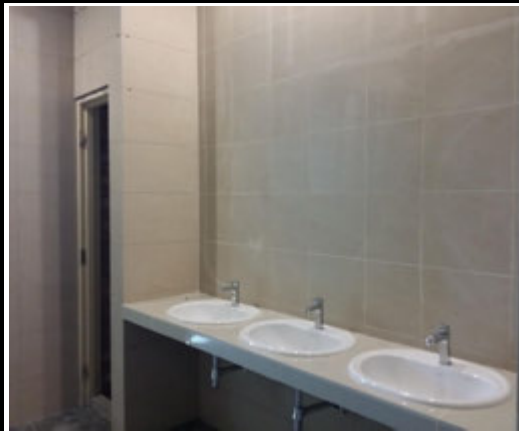

PROPOSED UPGRADING WORKS TO EXISTING TOILETS & PANTRY @ SUBANG SQUARE, SUBANG JAYA  
WORK-IN-PROGRESS AT LEVEL 2

Photo 1 Level 2 door leaf view

Photo 2 Add abt3"H centre bar d/leaf

Photo 3 Female Toilet cubicle view

Photo 4 Female T cubicle another view

Photo 5 General of Female view

Photo 6 Pantry c/w ablution area...

Photo 7 Male Toilet door lead view

Photo 8 Box type urinal view

Photo 9 WC installation view

Photo 10 Male toilet entrance view

Photo 3 WC / Squatting pan view

Photo 4 Female Toilet cubicle view

Photo 5 Another view

Photo 6 Female Toilet cubicle view

Photo 7 Male Toilet fitting view

Photo 8 Male Toilet Cubicle completion

Photo 9 Another view

Photo 10 Another view

Photo 11 General view

Photo 12 Pantry view