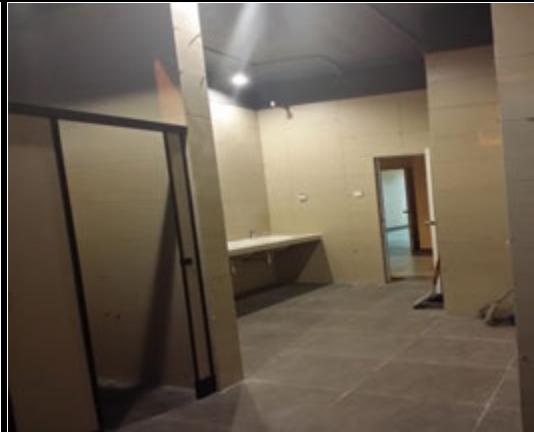

Photo 4 Female T cubicle another view

Photo 5 General of Female view

Photo 6 Pantry c/w ablution area...

Photo 7 Male Toilet door lead view

Photo 8 Box type urinal view

Photo 9 WC installation view

Photo 10 Male toilet entrance view

Photo 11 Cubicle view

Photo 12 Completion of Level 2 view

PROPOSED UPGRADING WORKS TO EXISTING TOILETS & PANTRY @ SUBANG SQUARE, SUBANG JAYA  
WORK-IN-PROGRESS AT LEVEL 4

Photo 1 Level 4 view

Photo 2 Male Toilet tiling view...

Photo 3 WC / Squatting pan view

Photo 4 Female Toilet cubicle view

Photo 5 Another view

Photo 6 Female Toilet cubicle view

Photo 7 Male Toilet fitting view

Photo 8 Male Toilet Cubicle completion

Photo 9 Another view

Photo 10 Another view

Photo 11 General view

Photo 12 Pantry view