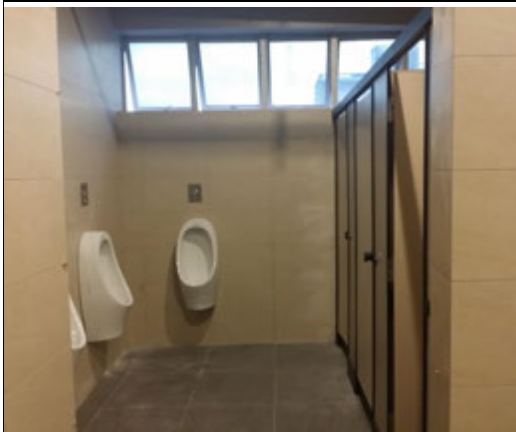

PROPOSED UPGRADING WORKS TO EXISTING TOILETS & PANTRY @ SUBANG SQUARE, SUBANG JAYA  
WORK-IN-PROGRESS AT LEVEL 2

Photo 1 Level 2 door leaf view

Photo 2 Add abt3"H centre bar d/leaf

Photo 3 Female Toilet cubicle view

Photo 4 Female T cubicle another view

Photo 5 General of Female view

Photo 6 Pantry c/w ablution area...

Photo 7 Male Toilet door lead view

Photo 8 Box type urinal view

Photo 9 WC installation view

Photo 10 Male toilet entrance view

Photo 11 Cubicle view

Photo 12 Completion of Level 2 view

PROPOSED UPGRADING WORKS TO EXISTING TOILETS & PANTRY @ SUBANG SQUARE, SUBANG JAYA  
WORK-IN-PROGRESS AT LEVEL 4

Photo 1 Level 4 view

Photo 2 Male Toilet tiling view...

Photo 3 WC / Squatting pan view

Photo 4 Female Toilet cubicle view

Photo 5 Another view

Photo 6 Female Toilet cubicle view

Photo 7 Male Toilet fitting view

Photo 8 Male Toilet Cubicle completion

Photo 9 Another view