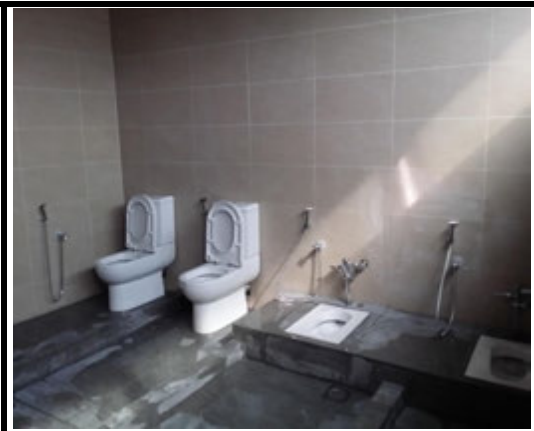

Photo 4 Female T cubicle another view

Photo 5 General of Female view

Photo 6 Pantry c/w ablution area...

Photo 7 Male Toilet door lead view

Photo 8 Box type urinal view

Photo 9 WC installation view

Photo 10 Male toilet entrance view

Photo 11 Cubicle view

Photo 12 Completion of Level 2 view

PROPOSED UPGRADING WORKS TO EXISTING TOILETS & PANTRY @ SUBANG SQUARE, SUBANG JAYA  
WORK-IN-PROGRESS AT LEVEL 4

Photo 1 Level 4 view

Photo 2 Male Toilet tiling view...

Photo 3 WC / Squatting pan view

Photo 4 Female Toilet cubicle view

Photo 5 Another view

Photo 6 Female Toilet cubicle view

Photo 7 Male Toilet fitting view

Photo 8 Male Toilet Cubicle completion

Photo 9 Another view