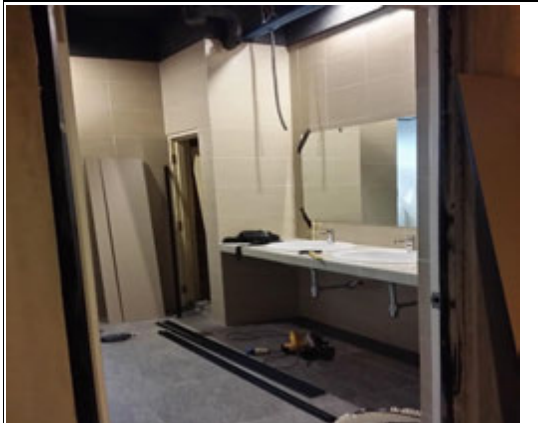

PROPOSED UPGRADING WORKS TO EXISTING TOILETS & PANTRY @ SUBANG SQUARE, SUBANG JAYA  
WORK-IN-PROGRESS AT LEVEL 2

Photo 1 Level 2 door leaf view

Photo 2 Add abt3"H centre bar d/leaf

Photo 3 Female Toilet cubicle view

Photo 4 Female T cubicle another view

Photo 5 General of Female view

Photo 6 Pantry c/w ablution area...

Photo 7 Male Toilet door lead view

Photo 8 Box type urinal view

Photo 9 WC installation view

Photo 10 Male toilet entrance view

Photo 11 Cubicle view

Photo 12 Completion of Level 2 view

PROPOSED UPGRADING WORKS TO EXISTING TOILETS & PANTRY @ SUBANG SQUARE, SUBANG JAYA  
WORK-IN-PROGRESS AT LEVEL 4

Photo 1 Level 4 view

Photo 2 Male Toilet tiling view...

Photo 3 WC / Squatting pan view

Photo 4 Female Toilet cubicle view

Photo 5 Another view

Photo 6 Female Toilet cubicle view

Photo 7 Male Toilet fitting view

Photo 8 Male Toilet Cubicle completion

Photo 9 Another view