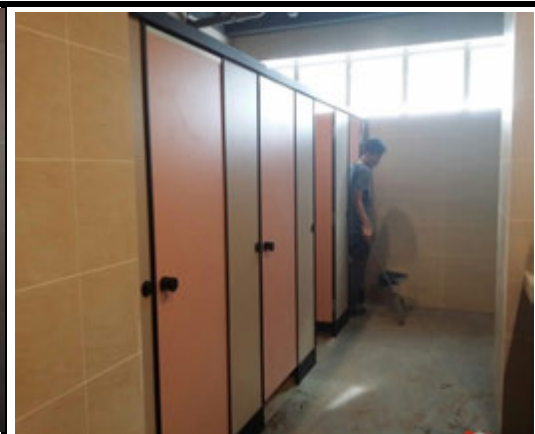

PROPOSED UPGRADING WORKS TO EXISTING TOILETS & PANTRY @ SUBANG SQUARE, SUBANG JAYA  
WORK-IN-PROGRESS AT LEVEL 2

Photo 1 Level 2 door leaf view

Photo 2 Add abt3"H centre bar d/leaf

Photo 3 Female Toilet cubicle view

Photo 4 Female T cubicle another view

Photo 5 General of Female view

Photo 6 Pantry c/w ablution area...

Photo 7 Male Toilet door lead view

Photo 8 Box type urinal view

Photo 9 WC installation view

Photo 10 Male toilet entrance view