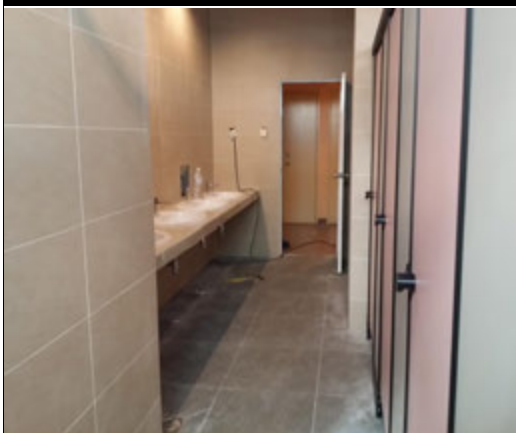

PROPOSED UPGRADING WORKS TO EXISTING TOILETS & PANTRY @ SUBANG SQUARE, SUBANG JAYA  
WORK-IN-PROGRESS AT LEVEL 2

Photo 1 Level 2 door leaf view

Photo 2 Add abt3"H centre bar d/leaf

Photo 3 Female Toilet cubicle view

Photo 4 Female T cubicle another view

Photo 5 General of Female view

Photo 6 Pantry c/w ablution area...

Photo 7 Male Toilet door lead view

Photo 8 Box type urinal view

Photo 9 WC installation view

Photo 10 Male toilet entrance view

Photo 11 Cubicle view

Photo 12 Completion of Level 2 view

PROPOSED UPGRADING WORKS TO EXISTING TOILETS & PANTRY @ SUBANG SQUARE, SUBANG JAYA  
WORK-IN-PROGRESS AT LEVEL 4

Photo 1 Level 4 view

Photo 2 Male Toilet tiling view...

Photo 3 WC / Squatting pan view

Photo 4 Female Toilet cubicle view

Photo 5 Another view

Photo 6 Female Toilet cubicle view

Photo 7 Male Toilet fitting view

Photo 8 Male Toilet Cubicle completion

Photo 9 Another view