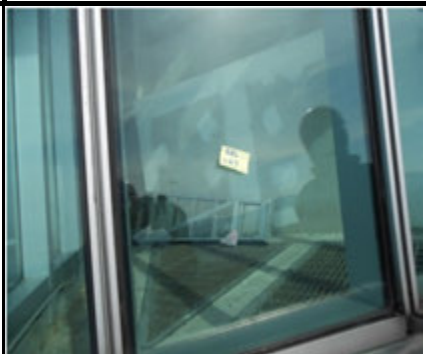

Photo 8

Photo 9

Photo 10

Photo 11

Photo 12

CURTAIN WALL CLEANING SERVICES FOR TOWER 2, PETRONAS TWIN TOWERS
Cleaning system work-in-progress at KLCC Tower 2 . 25 Mar2014

Photo 1

Photo 2