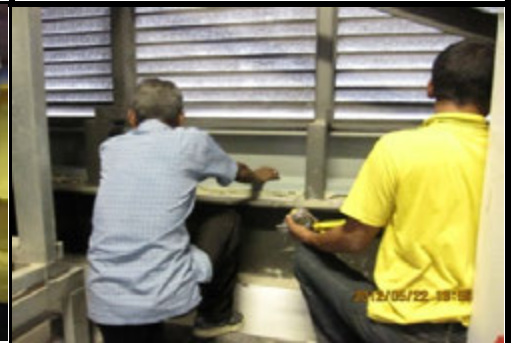

TOTAL INTERIOR FACADE AIR SEAL STRUCTURAL & REPAIRING

Ziculum of Air Seal Structural & Rockwool insulation in progress at Roof Top ,FMAG, 21/05/2012

Photo 1

Photo 2

Photo 3

Photo 4

Photo 5

Photo 6