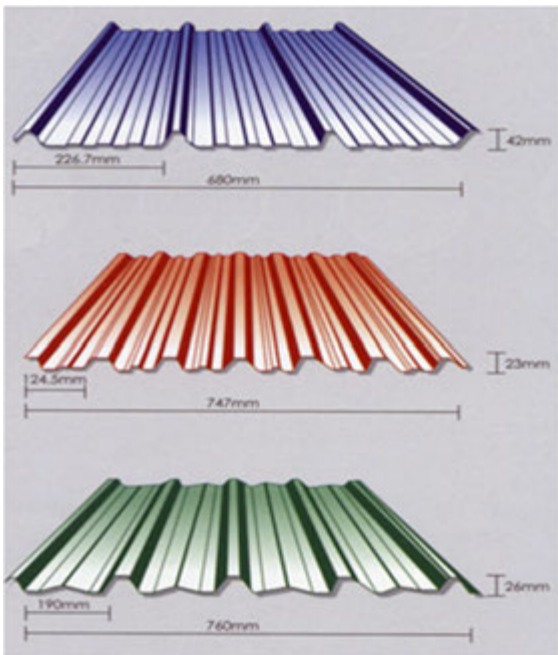

The AINOS Profiles